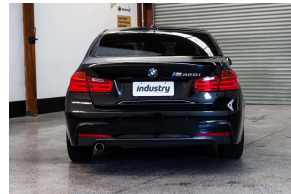

2014 BMW 320i M SPORT

VEHICLE INFORMATION

Cash Price

Includes GST

\$23,990

+ on-road-costs of \$495

Finance this vehicle
from only

\$130.07